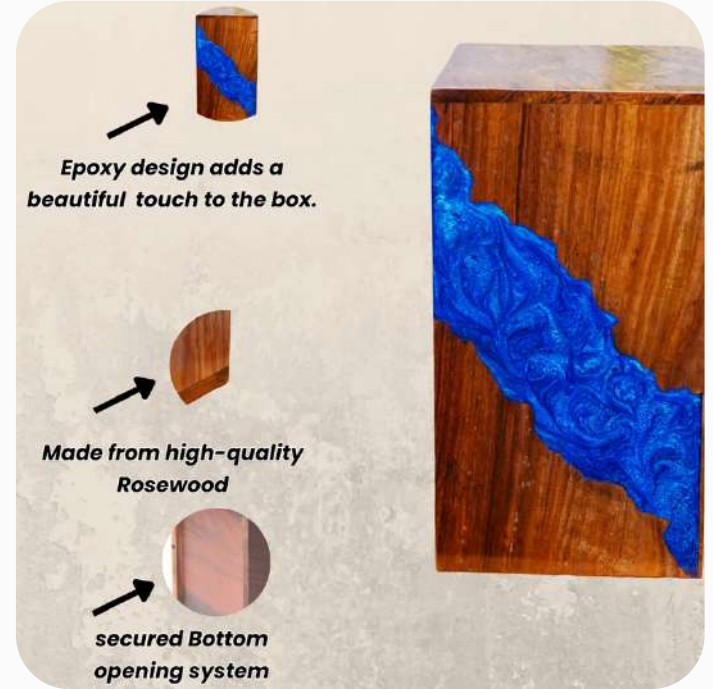

SMALL 120lbs

Keepsake 60Lbs

1DI-334

1 Dollar Imports, LLC

The Importance of Choosing the Right-Sized Rosewood Urn

Choosing the right-sized rosewood urn is critical in honoring your loved one's memory. The size of the urn should be based on the weight of the individual's ashes, which will determine the appropriate volume needed to hold them.